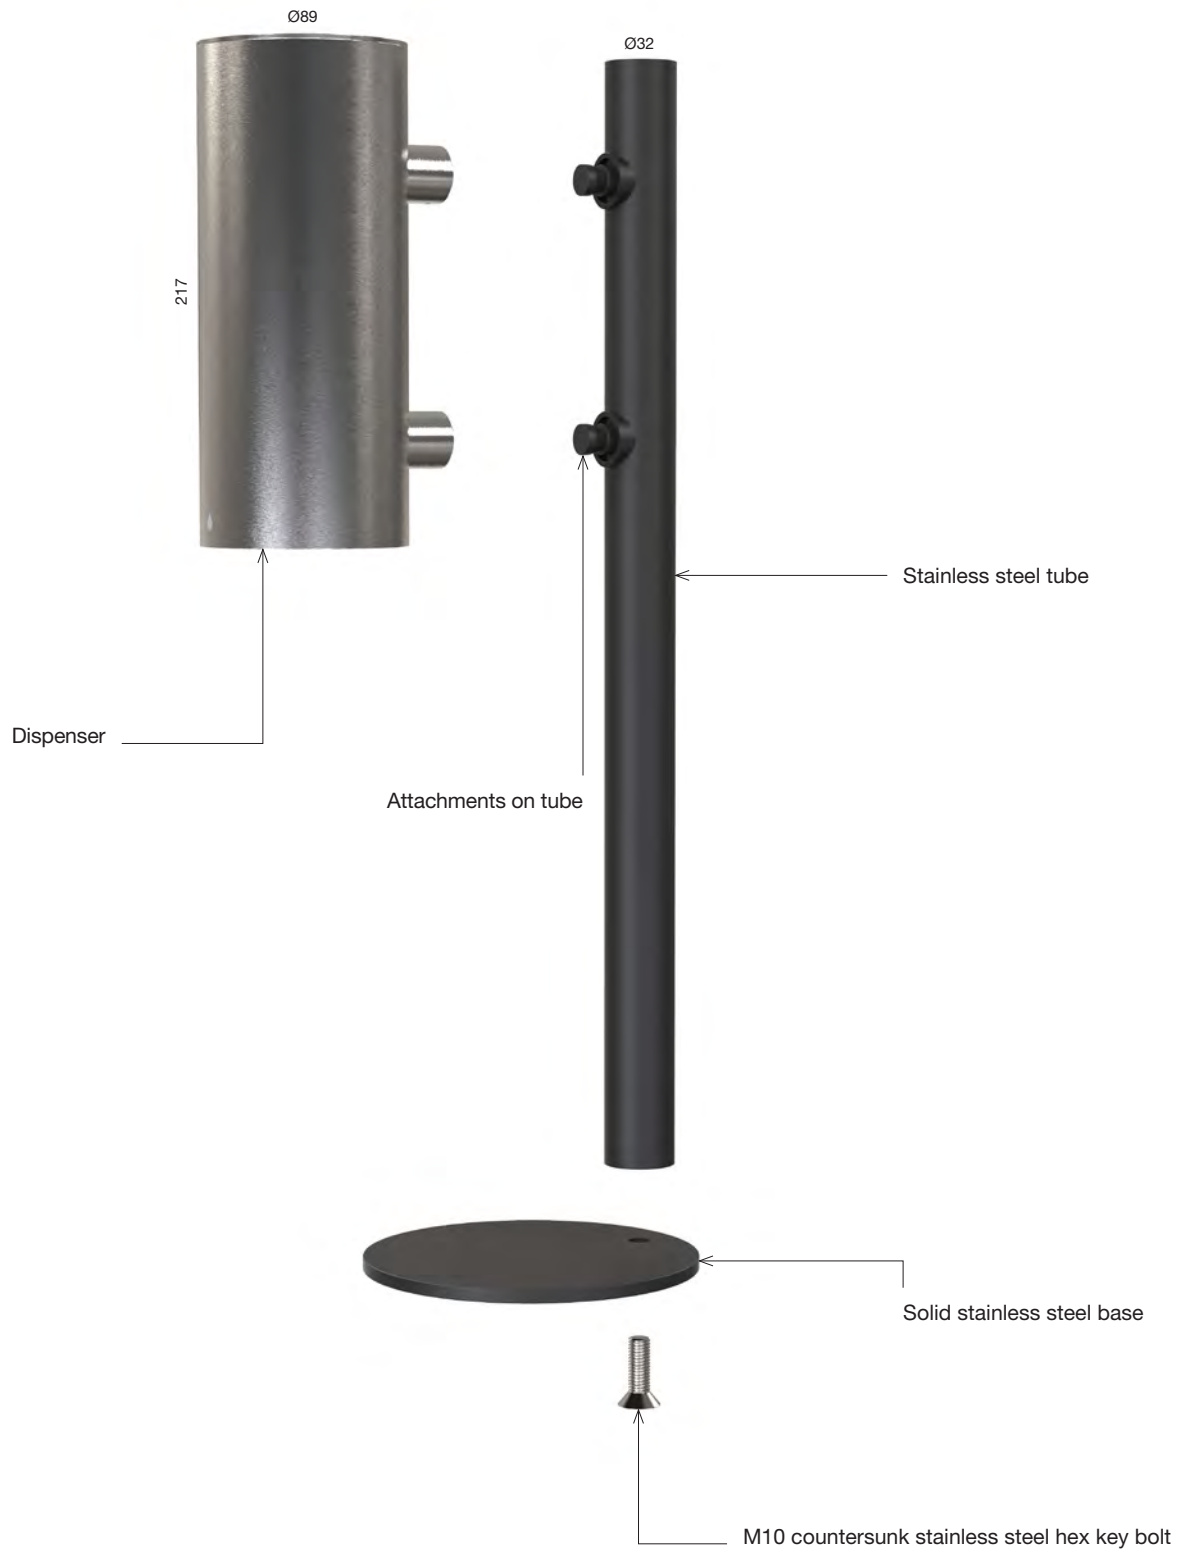

**TABLE DISPENSER STAND
for Soap & Disinfectant Dispenser**

Stainless Steel

Height: 500 mm

Diameter: Ø32 / Ø180 mm

Projection: 180 mm

The stand is easily assembled with the included mounting accessories, and the dispenser is as easily mounted onto the stand. To ensure stability both base and tube are made from stainless steel AISI 304.

Additional Table Dispenser Stand and Floor Dispenser Stand.

Stands are easily assembled with the included mounting accessories.

Dispenser is wall mounted or easily fixed onto the stands.

The Dispenser is available in all nine FROST finishes with the stands in either a matt black or white.

To ensure stability both base and tube are made from stainless steel AISI 304.

NOVA2 Soap & Disinfectant Dispenser on Floor Dispenser Stand

OTHER FROST DISPENSERS

NOVA2 series also offers other soap dispensers - both wall and table versions.

Please note the dispensers cannot be used with dispenser stands shown in this brochure.

SOAP DISPENSER 1

table, 150 ml

Stainless Steel

Height: 185 mm

Diameter: Ø55 mm

Brushed
Stainless
N1926

Brushed
Copper
N1926-BOC